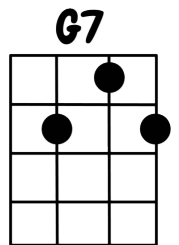

Brand New Key - GCEA Ukulele

C / / /
I rode my bicycle past your window last night
G7 / / /
I roller skated to your door at daylight
C / / /
It almost seems like you're avoiding me
F / G7 /
I'm okay alone, but you got something I need, well

Chorus:

C / / /
I've got a brand new pair of roller skates, you've got a brand new key
C / / /
I think that we should get together and try them out you see
F / / G7 /
I've been looking around awhile, you've got something for me - oh
C / G7 C / / /
I've got a brand new pair of roller skates, you got a brand new key

C / / /
I ride my bike, I roller skate, don't drive no car
G7 / / /
Don't go too fast, but I go pretty far
C / / /
For somebody who don't drive, I've been all around the world
F / G7 / C (instrumental)
Some people say I done all right for a girl, oh yeah

Instrumental (ad lib "Yeah"):

C / / / F G7 C / / /

C / / /
I asked your mother if you were at home
G7 / / /
She said yes, but you weren't alone
C / / /
Sometimes I think that you're avoiding me
F / G7 /
I'm okay alone, but you got something I need, well

(Chorus - 3rd line replace with "la")

Composed by Melanie Safka
Chord Chart Created by Stephanie Douglass