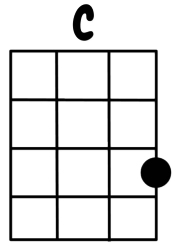

Brand New Key - GCEA Ukulele

C / / /
I rode my bicycle past your window last night
G7 / / /
I roller skated to your door at daylight
C / / /
It almost seems like you're avoiding me
F / G7 /
I'm okay alone, but you got something I need, well

Chorus:

C / / /
I've got a brand new pair of roller skates, you've got a brand new key
C / / /
I think that we should get together and try them out you see
F / / G7 /
I've been looking around awhile, you've got something for me - oh
C / G7 C / / /
I've got a brand new pair of roller skates, you got a brand new key

C / / /
I ride my bike, I roller skate, don't drive no car
G7 / / /
Don't go too fast, but I go pretty far
C / / /
For somebody who don't drive, I've been all around the world
F / G7 / C (instrumental)
Some people say I done all right for a girl, oh yeah

Instrumental (ad lib "Yeah"):

C / / / F G7 C / / /

C / / /
I asked your mother if you were at home
G7 / / /
She said yes, but you weren't alone
C / / /
Sometimes I think that you're avoiding me
F / G7 /
I'm okay alone, but you got something I need, well

(Chorus - 3rd line replace with "la")

Composed by Melanie Safka
Chord Chart Created by Stephanie Douglass