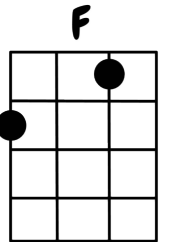

Brand New Key - GCEA Ukulele

C / / /
I rode my bicycle past your window last night
G7 / / /
I roller skated to your door at daylight
C / / /
It almost seems like you're avoiding me
F / G7 /
I'm okay alone, but you got something I need, well

Chorus:

C / / /
I've got a brand new pair of roller skates, you've got a brand new key
C / / /
I think that we should get together and try them out you see
F / / G7 /
I've been looking around awhile, you've got something for me - oh
C / G7 C / / /
I've got a brand new pair of roller skates, you got a brand new key

C / / /
I ride my bike, I roller skate, don't drive no car
G7 / / /
Don't go too fast, but I go pretty far
C / / /
For somebody who don't drive, I've been all around the world
F / G7 / C (instrumental)
Some people say I done all right for a girl, oh yeah

Instrumental (ad lib "Yeah"):

C / / / F G7 C / / /

C / / /
I asked your mother if you were at home
G7 / / /
She said yes, but you weren't alone
C / / /
Sometimes I think that you're avoiding me
F / G7 /
I'm okay alone, but you got something I need, well

(Chorus - 3rd line replace with "la")

Composed by Melanie Safka
Chord Chart Created by Stephanie Douglass