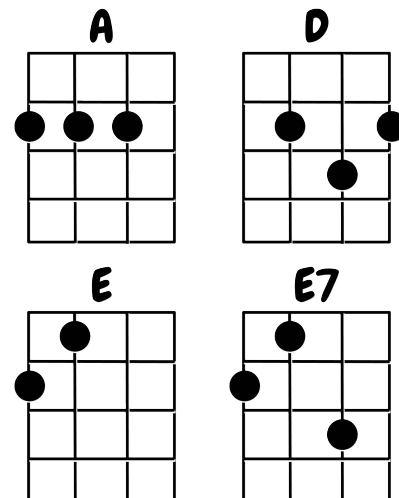

I Will Remember You - Baritone Uke

Chorus:

A D E /
I will remember you
A D E /
Will you remember me?
A D A D
Don't let your life pass you by
A D E7 A
Weep not for the memories
A D E7 A

A D E /
I'm so tired but I can't sleep
A D E A
Standing on the edge of something much too deep
A D E /
It's funny how we feel so much but cannot say a word
A D E7 /
Though we are screaming inside, we can't be heard

(Chorus)

A D E7 A
A D E /
I'm so afraid to love you, but more afraid to lose
A D E A
Clinging to a path that doesn't let me choose
A D E /
Once there was a darkness, a deep and endless night
A D E7 /
You gave me everything you had, oh, you gave me light

(Chorus) x2

Note on E vs. E7:

In this song, the two chords serve the same purpose: To resolve back to A. You may find that one or the other fits better with your ear in different parts of the song.

Play with it and see what you like. Play with timing and strumming patterns.