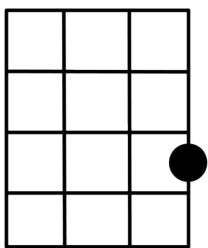

Can't Help Falling in Love - Ukulele (GCEA)

C / em / am / / / F / C / G / / /

Wise men say only fools rush in

F / G / am / dm / C / G / C / / /

But I can't help falling in love with you

C / em / am / / / F / C / G / / /

Shall I stay? Would it be a sin?

F / G / am / dm / C / G / C / / /

But I can't help falling in love with you

Em / B7 / em / B7 /

Like a river flows surely to the sea

Em / B7 / em / / / dm / G /

Darling so it goes Some things are meant to be

C / em / am / / / F / C / G / / /

Take my hand, take my whole life too

F / G / am / dm / C / G / C / / /

For I can't help falling in love with you

C