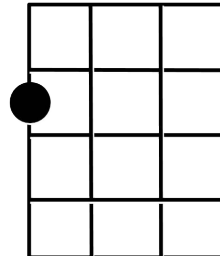

# Can't Help Falling in Love - Ukulele (GCEA)

C / em / am / / / F / C / G / / /

Wise men say only fools rush in

F / G / am / dm / C / G / C / / /

But I can't help falling in love with you

C / em / am / / / F / C / G / / /

Shall I stay? Would it be a sin?

F / G / am / dm / C / G / C / / /

But I can't help falling in love with you

Em / B7 / em / B7 /

Like a river flows surely to the sea

Em / B7 / em / / / dm / G /

Darling so it goes Some things are meant to be

C / em / am / / / F / C / G / / /

Take my hand, take my whole life too

F / G / am / dm / C / G / C / / /

For I can't help falling in love with you

**C**

**em**

**am**

**F**