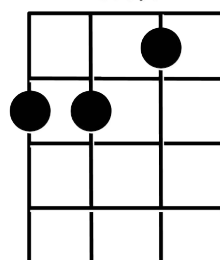

Can't Help Falling in Love - Ukulele (GCEA)

C / em / am / / / F / C / G / / /

Wise men say only fools rush in

F / G / am / dm / C / G / C / / /

But I can't help falling in love with you

C / em / am / / / F / C / G / / /

Shall I stay? Would it be a sin?

F / G / am / dm / C / G / C / / /

But I can't help falling in love with you

Em / B7 / em / B7 /

Like a river flows surely to the sea

Em / B7 / em / / / dm / G /

Darling so it goes Some things are meant to be

C / em / am / / / F / C / G / / /

Take my hand, take my whole life too

F / G / am / dm / C / G / C / / /

For I can't help falling in love with you

C

em

am

F

G

B7

dm

Composed by Luigi Creatore, George David Weiss, and Hugo Peretti
Chord Chart Created by Stephanie Douglass