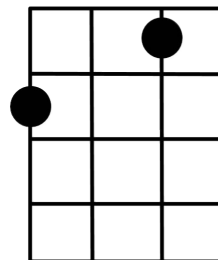

# Can't Help Falling in Love - Ukulele (GCEA)

C / em / am / / / F / C / G / / /

Wise men say only fools rush in

F / G / am / dm / C / G / C / / /

But I can't help falling in love with you

C / em / am / / / F / C / G / / /

Shall I stay? Would it be a sin?

F / G / am / dm / C / G / C / / /

But I can't help falling in love with you

Em / B7 / em / B7 /

Like a river flows surely to the sea

Em / B7 / em / / / dm / G /

Darling so it goes Some things are meant to be

C / em / am / / / F / C / G / / /

Take my hand, take my whole life too

F / G / am / dm / C / G / C / / /

For I can't help falling in love with you

**C**

**em**

**am**

**F**