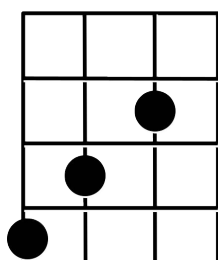

Can't Help Falling in Love - Ukulele (GCEA)

C / em / am / / / F / C / G / / /

Wise men say only fools rush in

F / G / am / dm / C / G / C / / /

But I can't help falling in love with you

C / em / am / / / F / C / G / / /

Shall I stay? Would it be a sin?

F / G / am / dm / C / G / C / / /

But I can't help falling in love with you

Em / B7 / em / B7 /

Like a river flows surely to the sea

Em / B7 / em / / / dm / G /

Darling so it goes Some things are meant to be

C / em / am / / / F / C / G / / /

Take my hand, take my whole life too

F / G / am / dm / C / G / C / / /

For I can't help falling in love with you

C

em

am

F

G

B7

dm

Composed by Luigi Creatore, George David Weiss, and Hugo Peretti
Chord Chart Created by Stephanie Douglass