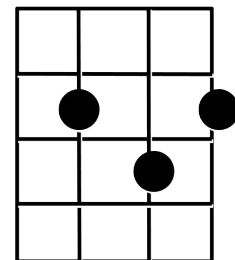

Can't Help Falling in Love - Ukulele (GCEA)

C / em / am / / / F / C / G / / /

Wise men say only fools rush in

F / G / am / dm / C / G / C / / /

But I can't help falling in love with you

C / em / am / / / F / C / G / / /

Shall I stay? Would it be a sin?

F / G / am / dm / C / G / C / / /

But I can't help falling in love with you

Em / B7 / em / B7 /

Like a river flows surely to the sea

Em / B7 / em / / / dm / G /

Darling so it goes Some things are meant to be

C / em / am / / / F / C / G / / /

Take my hand, take my whole life too

F / G / am / dm / C / G / C / / /

For I can't help falling in love with you

C

em

am

F

G

B7

dm

Composed by Luigi Creatore, George David Weiss, and Hugo Peretti
Chord Chart Created by Stephanie Douglass