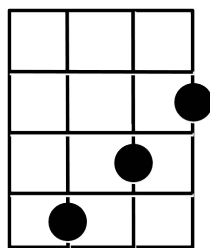

# Can't Help Falling in Love - Ukulele (GCEA)

C / em / am / / / F / C / G / / /

Wise men say only fools rush in

F / G / am / dm / C / G / C / / /

But I can't help falling in love with you

C / em / am / / / F / C / G / / /

Shall I stay? Would it be a sin?

F / G / am / dm / C / G / C / / /

But I can't help falling in love with you

Em / B7 / em / B7 /

Like a river flows surely to the sea

Em / B7 / em / / / dm / G /

Darling so it goes Some things are meant to be

C / em / am / / / F / C / G / / /

Take my hand, take my whole life too

F / G / am / dm / C / G / C / / /

For I can't help falling in love with you

**C**

**em**

**am**

**F**