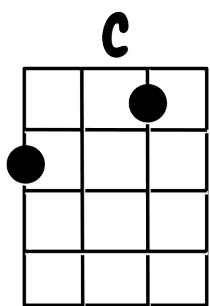

Can't Help Falling in Love - Baritone Ukulele

C / em / am / / / F / C / G / / /

Wise men say only fools rush in

F/G / am / dm / C / G / C / / /

But I can't help falling in love with you

C / em / am / / / F / C / G / / /

Shall I stay? Would it be a sin?

F/G / am / dm / C / G / C / / /

But I can't help falling in love with you

Em / B7 / em / B7 /

Like a river flows surely to the sea

Em / B7 / em / / / dm / G /

Darling so it goes Some things are meant to be

C / em / am / / / F / C / G / / /

Take my hand, take my whole life too

F/G / am / dm / C / G / C / / /

For I can't help falling in love with you

Composed by Luigi Creatore, George David Weiss, and Hugo Peretti
Chord Chart Created by Stephanie Douglass