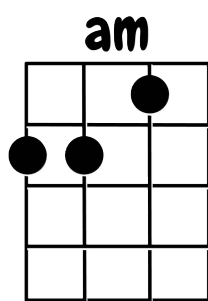

Can't Help Falling in Love - Baritone Ukulele

C / em / am / / / F / C / G / / /

Wise men say only fools rush in

F/G / am / dm / C / G / C / / /

But I can't help falling in love with you

C / em / am / / / F / C / G / / /

Shall I stay? Would it be a sin?

F/G / am / dm / C / G / C / / /

But I can't help falling in love with you

Em / B7 / em / B7 /

Like a river flows surely to the sea

Em / B7 / em / / / dm / G /

Darling so it goes Some things are meant to be

C / em / am / / / F / C / G / / /

Take my hand, take my whole life too

F/G / am / dm / C / G / C / / /

For I can't help falling in love with you

Composed by Luigi Creatore, George David Weiss, and Hugo Peretti
Chord Chart Created by Stephanie Douglass