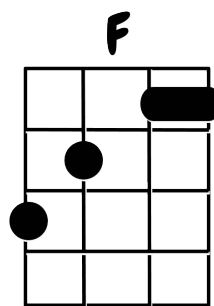

Can't Help Falling in Love - Baritone Ukulele

C / em / am / / / F / C / G / / /

Wise men say only fools rush in

F/G / am / dm / C / G / C / / /

But I can't help falling in love with you

C / em / am / / / F / C / G / / /

Shall I stay? Would it be a sin?

F/G / am / dm / C / G / C / / /

But I can't help falling in love with you

Em / B7 / em / B7 /

Like a river flows surely to the sea

Em / B7 / em / / / dm / G /

Darling so it goes Some things are meant to be

C / em / am / / / F / C / G / / /

Take my hand, take my whole life too

F/G / am / dm / C / G / C / / /

For I can't help falling in love with you

Composed by Luigi Creatore, George David Weiss, and Hugo Peretti
Chord Chart Created by Stephanie Douglass