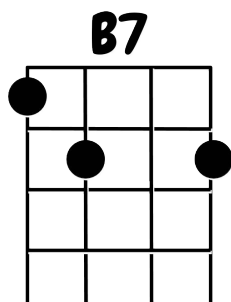

Can't Help Falling in Love - Baritone Ukulele

C / em / am / / / F / C / G / / /

Wise men say only fools rush in

F/G / am / dm / C / G / C / / /

But I can't help falling in love with you

C / em / am / / / F / C / G / / /

Shall I stay? Would it be a sin?

F/G / am / dm / C / G / C / / /

But I can't help falling in love with you

Em / B7 / em / B7 /

Like a river flows surely to the sea

Em / B7 / em / / / dm / G /

Darling so it goes Some things are meant to be

C / em / am / / / F / C / G / / /

Take my hand, take my whole life too

F/G / am / dm / C / G / C / / /

For I can't help falling in love with you

Composed by Luigi Creatore, George David Weiss, and Hugo Peretti
Chord Chart Created by Stephanie Douglass