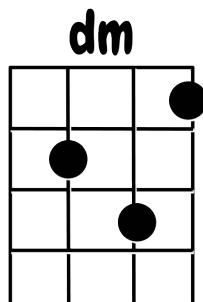

Can't Help Falling in Love - Baritone Ukulele

C / em / am / / / F / C / G / / /

Wise men say only fools rush in

F/G / am / dm / C / G / C / / /

But I can't help falling in love with you

C / em / am / / / F / C / G / / /

Shall I stay? Would it be a sin?

F/G / am / dm / C / G / C / / /

But I can't help falling in love with you

Em / B7 / em / B7 /

Like a river flows surely to the sea

Em / B7 / em / / / dm / G /

Darling so it goes Some things are meant to be

C / em / am / / / F / C / G / / /

Take my hand, take my whole life too

F/G / am / dm / C / G / C / / /

For I can't help falling in love with you

Composed by Luigi Creatore, George David Weiss, and Hugo Peretti
Chord Chart Created by Stephanie Douglass