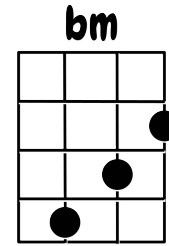

What a Wonderful World - Baritone Uke

(Triplet feel throughout)

G bm em bm
 I see trees of green, red roses too
 am G B7 em
 I see them bloom for me and you

C / am
 And I think to myself,
 D G / D /
 "What a wonderful world."

G bm em bm
 I see skies of blue, and clouds of white
 am G B7 em
 The bright blessed day, the dark sacred night

C / am
 And I think to myself,
 D G / / /
 "What a wonderful world."

D / G /
 The colors of the rainbow, so pretty in the sky
 D / G /
 Are also on the faces of people going by

C / am
 And I think to myself,
 D G / G7 /
 "What a wonderful world."

C / am
 Yes I think to myself,
 D G D G /
 "What a wonderful world."

Composed by Louis Armstrong
 Chord Chart Created by Stephanie Douglass