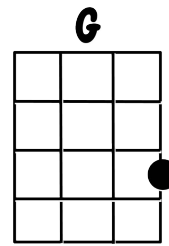

What a Wonderful World - Baritone Uke

(Triplet feel throughout)

G   bm   em   bm
I see trees of green, red roses too
am   G   B7   em
I see them bloom for me and you

C   /   am
And I think to myself,
D   G   /   D   /
"What a wonderful world."

G   bm   em   bm
I see skies of blue, and clouds of white
am   G   B7   em
The bright blessed day, the dark sacred night

C   /   am
And I think to myself,
D   G   /   /   /
"What a wonderful world."

D   /   G   /
The colors of the rainbow, so pretty in the sky
D   /   G   /
Are also on the faces of people going by

Em   bm   em   bm
I see friends shaking hands, saying "How do you do?"
em   bm   am G   D
They're really saying, "I love you."

G   bm   em   bm
I hear babies crying, I watch them grow
am   G   B7   em
They'll learn much more than I'll ever know

C   /   am
And I think to myself,
D   G   /   G7   /
"What a wonderful world."

C   /   am
Yes I think to myself,
D   G   D   G   /
"What a wonderful world."

Composed by Louis Armstrong
Chord Chart Created by Stephanie Douglass