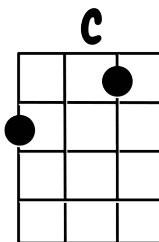

What a Wonderful World - Baritone Uke

(Triplet feel throughout)

G   bm   em   bm
I see trees of green, red roses too
am   G   B7   em
I see them bloom for me and you

C   /   am
And I think to myself,
D   G   /   D   /
"What a wonderful world."

G   bm   em   bm
I see skies of blue, and clouds of white
am   G   B7   em
The bright blessed day, the dark sacred night

C   /   am
And I think to myself,
D   G   /   /   /
"What a wonderful world."

D   /   G   /
The colors of the rainbow, so pretty in the sky
D   /   G   /
Are also on the faces of people going by

Em   bm   em   bm
I see friends shaking hands, saying "How do you do?"
em   bm   am G   D
They're really saying, "I love you."

G   bm   em   bm
I hear babies crying, I watch them grow
am   G   B7   em
They'll learn much more than I'll ever know

C   /   am
And I think to myself,
D   G   /   G7   /
"What a wonderful world."

C   /   am
Yes I think to myself,
D   G   D   G   /
"What a wonderful world."

Composed by Louis Armstrong
Chord Chart Created by Stephanie Douglass