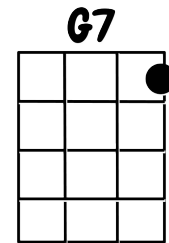

What a Wonderful World - Baritone Uke

(Triplet feel throughout)

G   bm   em   bm
I see trees of green, red roses too
am   G   B7   em
I see them bloom for me and you

C   /   am
And I think to myself,
D   G   /   D   /
"What a wonderful world."

G   bm   em   bm
I see skies of blue, and clouds of white
am   G   B7   em
The bright blessed day, the dark sacred night

C   /   am
And I think to myself,
D   G   /   /   /
"What a wonderful world."

D   /   G   /
The colors of the rainbow, so pretty in the sky
D   /   G   /
Are also on the faces of people going by

Em   bm   em   bm
I see friends shaking hands, saying "How do you do?"
em   bm   am G   D
They're really saying, "I love you."

G   bm   em   bm
I hear babies crying, I watch them grow
am   G   B7   em
They'll learn much more than I'll ever know

C   /   am
And I think to myself,
D   G   /   G7   /
"What a wonderful world."

C   /   am
Yes I think to myself,
D   G   D   G   /
"What a wonderful world."

Composed by Louis Armstrong
Chord Chart Created by Stephanie Douglass