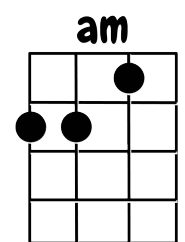

What a Wonderful World - Baritone Uke

(Triplet feel throughout)

G bm em bm
 I see trees of green, red roses too
 am G B7 em
 I see them bloom for me and you

C / am
 And I think to myself,
 D G / D /
 "What a wonderful world."

G bm em bm
 I see skies of blue, and clouds of white
 am G B7 em
 The bright blessed day, the dark sacred night

C / am
 And I think to myself,
 D G / / /
 "What a wonderful world."

D / G /
 The colors of the rainbow, so pretty in the sky
 D / G /
 Are also on the faces of people going by

C / am
 And I think to myself,
 D G / G7 /
 "What a wonderful world."

C / am
 Yes I think to myself,
 D G D G /
 "What a wonderful world."

Composed by Louis Armstrong
 Chord Chart Created by Stephanie Douglass