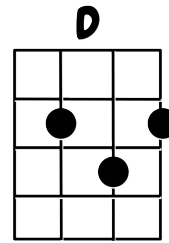

What a Wonderful World - Baritone Uke

(Triplet feel throughout)

G bm em bm
 I see trees of green, red roses too
 am G B7 em
 I see them bloom for me and you

C / am
 And I think to myself,
 D G / D /
 "What a wonderful world."

G bm em bm
 I see skies of blue, and clouds of white
 am G B7 em
 The bright blessed day, the dark sacred night

C / am
 And I think to myself,
 D G / / /
 "What a wonderful world."

D / G /
 The colors of the rainbow, so pretty in the sky
 D / G /
 Are also on the faces of people going by

C / am
 And I think to myself,
 D G / G7 /
 "What a wonderful world."

C / am
 Yes I think to myself,
 D G D G /
 "What a wonderful world."

Composed by Louis Armstrong
 Chord Chart Created by Stephanie Douglass