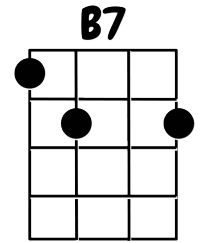

What a Wonderful World - Baritone Uke

(Triplet feel throughout)

G bm em bm
 I see trees of green, red roses too
 am G B7 em
 I see them bloom for me and you

C / am
 And I think to myself,
 D G / D /
 "What a wonderful world."

G bm em bm
 I see skies of blue, and clouds of white
 am G B7 em
 The bright blessed day, the dark sacred night

C / am
 And I think to myself,
 D G / / /
 "What a wonderful world."

D / G /
 The colors of the rainbow, so pretty in the sky
 D / G /
 Are also on the faces of people going by

C / am
 And I think to myself,
 D G / G7 /
 "What a wonderful world."

C / am
 Yes I think to myself,
 D G D G /
 "What a wonderful world."

Composed by Louis Armstrong
 Chord Chart Created by Stephanie Douglass