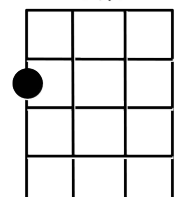

In the Aeroplane Over the Sea (G) - Baritone Uke

G / em / C / D /

G / em / C
What a beautiful face I have found in this place

/ D /
That is circling all around the sun

G / em / C
What a beautiful dream that could flash on a screen

/ D / G /
In the blink of an eye and be gone from me

em / C /
Soft and sweet, let me hold it close and

D / G / em / C / D /
Keep it here with me

G / em / C
And one day we will die and our ashes will fly

/ D /
From the aeroplane over the sea

G / em / C
But for now, we are young, let us lay in the sun

/ D / G /
And count every beautiful thing we can see

em / C / D /
Love to be in the arms of all I'm keeping here

G / em / C / D /
With me

(Bridge)

em / C / G / D /
em / C / G / D / / /

G / em / C
What a curious life we have found here tonight

/ D /
There is music that sounds from the street

G / em / C
There are lights in the clouds, Anna's ghost all around

/ D / G /
Hear her voice as it's rolling and ringing through me

em / C / D /
Soft and sweet, how the notes all bend and reach above

G / em / C / D /
The trees

em / / / C
Now how I remember you

/ / / G
How I would push my fingers through

/ / / D
Your mouth to make those muscles move

/ / / em
That made your voice so smooth and sweet

/ / / C
And now we keep where we don't know

/ / / G
Our secrets sleep in winter clothes

/ / / D
With one you loved so long ago

/ / / em / / /
Now we don't even know his name

C / / / G / / / D / / /

G / em
What a beautiful face

/ C
I have found in this place

/ D /
That is circling all around the sun

G / em
When we meet on a cloud,

/ C
I'll be laughing out loud

/ D / G /
I'll be laughing with everyone I see,

em / C /
Can't believe how strange it is

D / G / em / C / D / G
To be anything at all

G

em

C

D

Composed by Jeff Mangum

Chord Chart Created by Stephanie Douglass