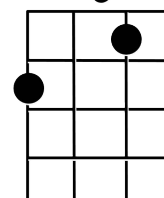

In the Aeroplane Over the Sea (G) - Baritone Uke

G / em / C / D /

G / em / C
What a beautiful face I have found in this place

/ D /
That is circling all around the sun

G / em / C
What a beautiful dream that could flash on a screen

/ D / G /
In the blink of an eye and be gone from me

em / C /
Soft and sweet, let me hold it close and

D / G / em / C / D /
Keep it here with me

G / em / C
And one day we will die and our ashes will fly

/ D /
From the aeroplane over the sea

G / em / C
But for now, we are young, let us lay in the sun

/ D / G /
And count every beautiful thing we can see

em / C / D /
Love to be in the arms of all I'm keeping here

G / em / C / D /
With me

(Bridge)

em / C / G / D /
em / C / G / D / / /

G / em / C
What a curious life we have found here tonight

/ D /
There is music that sounds from the street

G / em / C
There are lights in the clouds, Anna's ghost all around

/ D / G /
Hear her voice as it's rolling and ringing through me

em / C / D /
Soft and sweet, how the notes all bend and reach above

G / em / C / D /
The trees

em / / / C
Now how I remember you

/ / / G
How I would push my fingers through

/ / / D
Your mouth to make those muscles move

/ / / em
That made your voice so smooth and sweet

/ / / C
And now we keep where we don't know

/ / / G
Our secrets sleep in winter clothes

/ / / D
With one you loved so long ago

/ / / em / / /
Now we don't even know his name

C / / / G / / / D / / /

G / em
What a beautiful face

/ C
I have found in this place

/ D /
That is circling all around the sun

G / em
When we meet on a cloud,

/ C
I'll be laughing out loud

/ D / G /
I'll be laughing with everyone I see,

em / C /
Can't believe how strange it is

D / G / em / C / D / G
To be anything at all

G

em

C

D

Composed by Jeff Mangum

Chord Chart Created by Stephanie Douglass