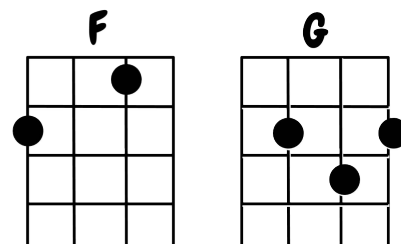

That is circling all around the sun

C / am / F
What a beautiful dream that could flash on a screen
/ G / C /

In the blink of an eye and be gone from me

am / F /
Soft and sweet, let me hold it close and

G / C / am / F / G /
Keep it here with me

C / am / F
And one day we will die and our ashes will fly
/ G /

From the aeroplane over the sea

C / am / F
But for now, we are young, let us lay in the sun
/ G / C /

And count every beautiful thing we can see

am / F / G /
Love to be in the arms of all I'm keeping here
C / am / F / G /

With me

(Bridge)

am / F / C / G /
am / F / C / G / / /

C / am / F
What a curious life we have found here tonight
/ G /

There is music that sounds from the street

C / am / F
There are lights in the clouds, Anna's ghost all around
/ G / C /

Hear her voice as it's rolling and ringing through me

am / F / G /
Soft and sweet, how the notes all bend and reach above
C / am / F / G /

The trees

am / / / F
Now how I remember you

/ / / C
How I would push my fingers through

/ / / G
Your mouth to make those muscles move

/ / / am
That made your voice so smooth and sweet

/ / / F
And now we keep where we don't know

/ / / C
Our secrets sleep in winter clothes

/ / / G
With one you loved so long ago

/ / / am / / /
Now we don't even know his name

F / / / C / / / G / / /

C / am
What a beautiful face

/ / F
I have found in this place

/ / G /
That is circling all around the sun

C / am
When we meet on a cloud,

/ / F
I'll be laughing out loud

/ / G / C /
I'll be laughing with everyone I see,

am / F /
Can't believe how strange it is

G / C / am / F / G / C
To be anything at all

Composed by Jeff Mangum
Chord Chart Created by Stephanie Douglass