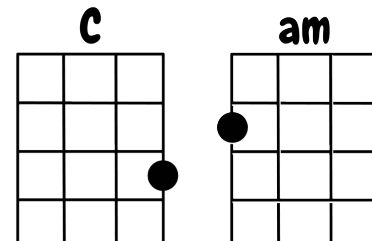

That is circling all around the sun

C / am / F
What a beautiful dream that could flash on a screen
/ G / C /

In the blink of an eye and be gone from me

am / F /
Soft and sweet, let me hold it close and

G / C / am / F / G /
Keep it here with me

C / am / F
And one day we will die and our ashes will fly
/ G /

From the aeroplane over the sea

C / am / F
But for now, we are young, let us lay in the sun
/ G / C /

And count every beautiful thing we can see

am / F / G /
Love to be in the arms of all I'm keeping here
C / am / F / G /

With me

(Bridge)

am / F / C / G /
am / F / C / G / / /

C / am / F
What a curious life we have found here tonight
/ G /

There is music that sounds from the street

C / am / F
There are lights in the clouds, Anna's ghost all around
/ G / C /

Hear her voice as it's rolling and ringing through me

am / F / G /
Soft and sweet, how the notes all bend and reach above
C / am / F / G /

The trees

am / / / F
Now how I remember you

/ / / C
How I would push my fingers through

/ / / G
Your mouth to make those muscles move

/ / / am
That made your voice so smooth and sweet

/ / / F
And now we keep where we don't know

/ / / C
Our secrets sleep in winter clothes

/ / / G
With one you loved so long ago

/ / / am / / /
Now we don't even know his name

F / / / C / / / G / / /

C / am
What a beautiful face

/ / F
I have found in this place

/ / G /
That is circling all around the sun

C / am
When we meet on a cloud,

/ / F
I'll be laughing out loud

/ / G / C /
I'll be laughing with everyone I see,

am / F /
Can't believe how strange it is

G / C / am / F / G / C
To be anything at all

Composed by Jeff Mangum
Chord Chart Created by Stephanie Douglass