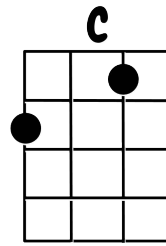

Have Yourself a Merry Little Christmas - Baritone Uke

C / am / dm7 / G7 /
 Have yourself a merry little Christmas,
 C / am / dm7 / G7 /
 Let your heart be light
 C / am / dm7 / G7
 From now on, our troubles will be out of
 E7 / A7 / D7 / G7 /
 sight

C / am / dm7 / G7 /
 Through the years, we all will be together
 C / am / dm7 / G7 /
 If the Fates allow
 C / am / dm7 / E7 /
 Hang a shining star upon the highest
 am / / / G#+ / / /
 bough
 Fmaj7 / / / dm7 / G7 / C / am / C
 And have yourself a merry little Christmas now