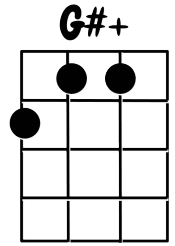

Have Yourself a Merry Little Christmas - Baritone Uke

C / am / dm7 / G7 /
 Have yourself a merry little Christmas,
 C / am / dm7 / G7 /
 Let your heart be light
 C / am / dm7 / G7
 From now on, our troubles will be out of
 E7 / A7 / D7 / G7 /
 sight

C / am / dm7 / G7 /
 Have yourself a merry little Christmas
 C / am / dm7 / G7 /
 Make the Yuletide gay
 C / am / dm7 / E7
 From now on, our troubles will be miles
 am / / / G#+ / / /
 away

F#m / fm / em / Eb° /
 Here we are as in olden days,
 dm7 / G7 / C / / /
 Happy golden days of yore
 F#m / fm / em / Eb°
 Faithful friends who are dear to us
 / G / am / dm7 / G7 /
 Gather near to us once more

C / am / dm7 / G7 /
 Through the years, we all will be together
 C / am / dm7 / G7 /
 If the Fates allow
 C / am / dm7 / E7 /
 Hang a shining star upon the highest
 am / / / G#+ / / /
 bough
 Fmaj7 / / / dm7 / G7 / C / am / C
 And have yourself a merry little Christmas now