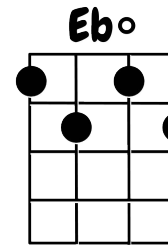

Have Yourself a Merry Little Christmas - Baritone Uke

C / am / dm7 / G7 /
 Have yourself a merry little Christmas,
 C / am / dm7 / G7 /
 Let your heart be light
 C / am / dm7 / G7
 From now on, our troubles will be out of
 E7 / A7 / D7 / G7 /
 sight

C / am / dm7 / G7 /
 Have yourself a merry little Christmas
 C / am / dm7 / G7 /
 Make the Yuletide gay
 C / am / dm7 / E7
 From now on, our troubles will be miles
 am / / / G#+ / / /
 away

F#m / fm / em / Eb° /
 Here we are as in olden days,
 dm7 / G7 / C / / /
 Happy golden days of yore
 F#m / fm / em / Eb°
 Faithful friends who are dear to us
 / G / am / dm7 / G7 /
 Gather near to us once more

C / am / dm7 / G7 /
 Through the years, we all will be together
 C / am / dm7 / G7 /
 If the Fates allow
 C / am / dm7 / E7 /
 Hang a shining star upon the highest
 am / / / G#+ / / /
 bough
 Fmaj7 / / / dm7 / G7 / C / am / C
 And have yourself a merry little Christmas now