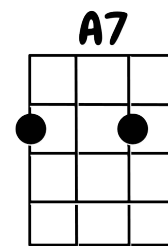

Have Yourself a Merry Little Christmas - Baritone Uke

C / am / dm7 / G7 /
 Have yourself a merry little Christmas,
 C / am / dm7 / G7 /
 Let your heart be light
 C / am / dm7 / G7
 From now on, our troubles will be out of
 E7 / A7 / D7 / G7 /
 sight

C / am / dm7 / G7 /
 Through the years, we all will be together
 C / am / dm7 / G7 /
 If the Fates allow
 C / am / dm7 / E7 /
 Hang a shining star upon the highest
 am / / / G#+ / / /
 bough
 Fmaj7 / / / dm7 / G7 / C / am / C
 And have yourself a merry little Christmas now