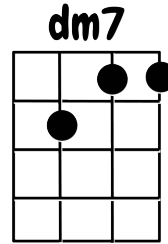

Have Yourself a Merry Little Christmas - Baritone Uke

C / am / dm7 / G7 /
 Have yourself a merry little Christmas,
 C / am / dm7 / G7 /
 Let your heart be light
 C / am / dm7 / G7
 From now on, our troubles will be out of
 E7 / A7 / D7 / G7 /
 sight

C / am / dm7 / G7 /
 Through the years, we all will be together
 C / am / dm7 / G7 /
 If the Fates allow
 C / am / dm7 / E7 /
 Hang a shining star upon the highest
 am / / / G#+ / / /
 bough
 Fmaj7 / / / dm7 / G7 / C / am / C
 And have yourself a merry little Christmas now