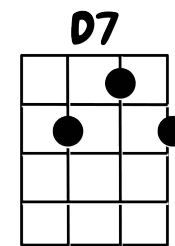

Have Yourself a Merry Little Christmas - Baritone Uke

C / am / dm7 / G7 /
 Have yourself a merry little Christmas,
 C / am / dm7 / G7 /
 Let your heart be light
 C / am / dm7 / G7
 From now on, our troubles will be out of
 E7 / A7 / D7 / G7 /
 sight

C / am / dm7 / G7 /
 Through the years, we all will be together
 C / am / dm7 / G7 /
 If the Fates allow
 C / am / dm7 / E7 /
 Hang a shining star upon the highest
 am / / / G#+ / / /
 bough
 Fmaj7 / / / dm7 / G7 / C / am / C
 And have yourself a merry little Christmas now