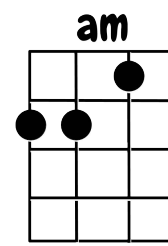

Have Yourself a Merry Little Christmas - Baritone Uke

C / am / dm7 / G7 /
 Have yourself a merry little Christmas,
 C / am / dm7 / G7 /
 Let your heart be light
 C / am / dm7 / G7
 From now on, our troubles will be out of
 E7 / A7 / D7 / G7 /
 sight

C / am / dm7 / G7 /
 Have yourself a merry little Christmas
 C / am / dm7 / G7 /
 Make the Yuletide gay
 C / am / dm7 / E7
 From now on, our troubles will be miles
 am / / / G#+ / / /
 away

F#m / fm / em / Eb° /
 Here we are as in olden days,
 dm7 / G7 / C / / /
 Happy golden days of yore
 F#m / fm / em / Eb°
 Faithful friends who are dear to us
 / G / am / dm7 / G7 /
 Gather near to us once more

C / am / dm7 / G7 /
 Through the years, we all will be together
 C / am / dm7 / G7 /
 If the Fates allow
 C / am / dm7 / E7 /
 Hang a shining star upon the highest
 am / / / G#+ / / /
 bough
 Fmaj7 / / / dm7 / G7 / C / am / C
 And have yourself a merry little Christmas now