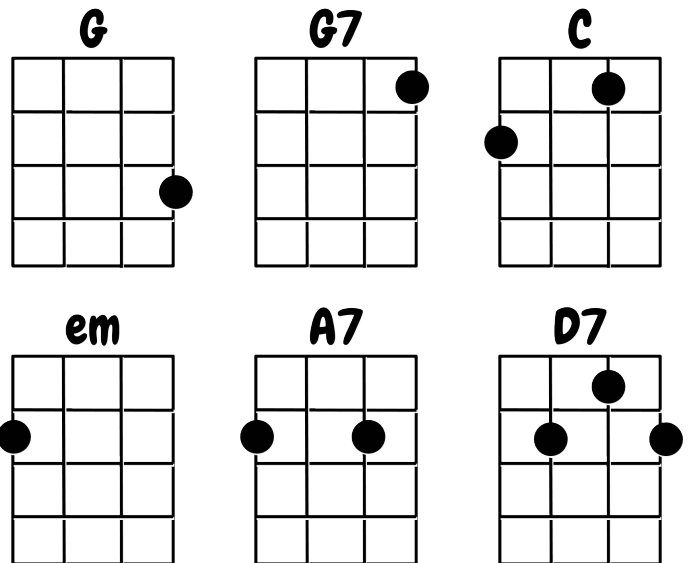

9 Easy Christmas Songs Secular - Baritone Ukulele

Santa Claus is Gomin' to Town

G / C /
You'd better watch out, better not cry

G / C /
Better not pout, I'm telling you why

G em C D7 G ///
Santa Claus is coming to town

G / C /
He's making a list, checking it twice

G / C /
Gonna find out who's naughty or nice

G em C D7 G ///
Santa Claus is coming to town

G7 / C /
He sees you when you're sleeping

G7 / C /
He knows when you're awake

A7 / D7 /
He knows if you've been bad or good

em A7 D7 /
So be good for goodness sake

G / C /
You'd better watch out, better not cry

G / C /
Better not pout, I'm telling you why

G em C D7 G ///
Santa Claus is coming to town

Up on the Housetop

G / / /
Up on the housetop reindeer pause

C G D7 /
Out jumps good old Santa Claus

G / / /
Down thru the chimney with lots of toys

C G D7 G
All for the little ones' Christmas joys

C / G /
Ho ho ho! Who wouldn't go?

D7 / G /
Ho ho ho! Who wouldn't go? Oh

G / C /
Up on the housetop, click click click!

G C D7 G
Down through the chimney with good St Nick

Collection Created by Stephanie Douglass