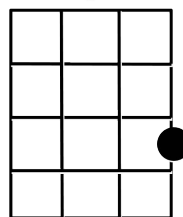

9 Easy Christmas Songs

Secular - Baritone Ukulele

Rudolph

G / / /
Rudolph, the red-nosed reindeer
G / D7 /
Had a very shiny nose
D7 / / /
And if you ever saw it
D7 / G /
You would even say it glows
G / / /
All of the other reindeer
G / D7 /
Used to laugh and call him names
D7 / / /
They never let poor Rudolph
D7 / G G7
Join in any reindeer games

C / G /
Then one foggy Christmas Eve,
C D7 G /
Santa came to say
A7 / / /
"Rudolph with your nose so bright
em A7 D7 /
Won't you guide my sleigh tonight?

G / / /
Then how the reindeer loved him
G / D7 /
As they shouted out with glee
D7 / / /
"Rudolph, the red-nosed reindeer
D7 / G /
You'll go down in history!"

Jingle Bells

G / / /
Dashing through the snow
G / C /
In a one-horse open sleigh
am / D7 /
O'er the fields we go
D7 / G /
Laughing all the way!
G / / /
Bells on bobtails ring
G / C /
Making spirits bright
am / G /
What fun it is to ride and sing a
D7 / G D7
Sleighing song tonight! Oh

G / / / G / / G7
Jingle bells, jingle bells, jingle all the way
C / G /
Oh what fun it is to ride in a
A7 / D7 /
One-horse open sleigh - hey!
G / / / G / / G7
Jingle bells, jingle bells, jingle all the way
C / G /
Oh what fun it is to ride in a
D7 / G
One-horse open sleigh!

G