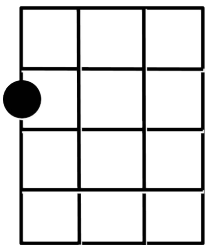

Blue Skies - GCEA Ukulele

am / dm / am / D7

Blue skies smiling at me

/ C / G7 / C / E7 /

Nothing but blue skies do I see

am / dm / am / D7

Blue birds singing a song

/ C / G7 / C / / /

Nothing but blue birds all day long

C / fm C
Never saw the sun shining so bright

fm C G7 C
Never saw things going so right

C / fm C
Noticing the days hurrying by

fm C G7 C
When you're in love, my how they fly

am / dm / am / D7

Blue days, all of them gone

/ C / G7 / C / / /

Nothing but blue skies from now on

am