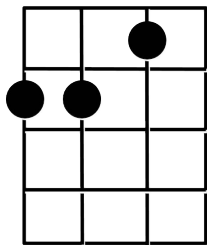

Blue Skies - GCEA Ukulele

am / dm / am / D7

Blue skies smiling at me

/ C / G7 / C / E7 /

Nothing but blue skies do I see

am / dm / am / D7

Blue birds singing a song

/ C / G7 / C / / /

Nothing but blue birds all day long

C / fm C
Never saw the sun shining so bright

fm C G7 C
Never saw things going so right

C / fm C
Noticing the days hurrying by

fm C G7 C
When you're in love, my how they fly

am / dm / am / D7

Blue days, all of them gone

/ C / G7 / C / / /

Nothing but blue skies from now on

am

dm

D7

C

G7

E7

fm