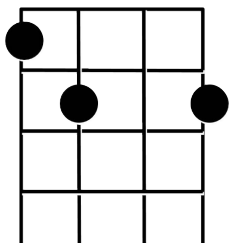

Blue Skies - GCEA Ukulele

am / dm / am / D7

Blue skies smiling at me

/ C / G7 / C / E7 /

Nothing but blue skies do I see

am / dm / am / D7

Blue birds singing a song

/ C / G7 / C / / /

Nothing but blue birds all day long

C / fm C
Never saw the sun shining so bright

fm C G7 C
Never saw things going so right

C / fm C
Noticing the days hurrying by

fm C G7 C
When you're in love, my how they fly

am / dm / am / D7

Blue days, all of them gone

/ C / G7 / C / / /

Nothing but blue skies from now on

am

dm

D7

C

G7

E7

fm