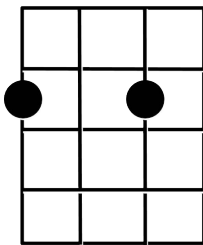

Blue Skies - GCEA Ukulele

am / dm / am / D7

Blue skies smiling at me

/ C / G7 / C / E7 /

Nothing but blue skies do I see

am / dm / am / D7

Blue birds singing a song

/ C / G7 / C / / /

Nothing but blue birds all day long

C / fm C
Never saw the sun shining so bright

fm C G7 C
Never saw things going so right

C / fm C
Noticing the days hurrying by

fm C G7 C
When you're in love, my how they fly

am / dm / am / D7

Blue days, all of them gone

/ C / G7 / C / / /

Nothing but blue skies from now on

am

dm

D7

C

G7

E7

fm