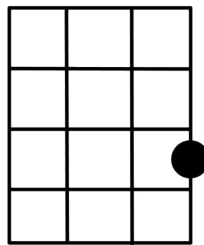

Blue Skies - GCEA Ukulele

am / dm / am / D7

Blue skies smiling at me

/ C / G7 / C / E7 /

Nothing but blue skies do I see

am / dm / am / D7

Blue birds singing a song

/ C / G7 / C / / /

Nothing but blue birds all day long

C / fm C
Never saw the sun shining so bright

fm C G7 C
Never saw things going so right

C / fm C
Noticing the days hurrying by

fm C G7 C
When you're in love, my how they fly

am / dm / am / D7

Blue days, all of them gone

/ C / G7 / C / / /

Nothing but blue skies from now on

am

dm

D7

C

G7

E7

fm