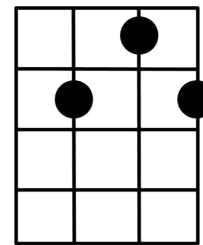

Blue Skies - GCEA Ukulele

am / dm / am / D7

Blue skies smiling at me

/ C / G7 / C / E7 /

Nothing but blue skies do I see

am / dm / am / D7

Blue birds singing a song

/ C / G7 / C / / /

Nothing but blue birds all day long

C / fm C
Never saw the sun shining so bright

fm C G7 C
Never saw things going so right

C / fm C
Noticing the days hurrying by

fm C G7 C
When you're in love, my how they fly

am / dm / am / D7

Blue days, all of them gone

/ C / G7 / C / / /

Nothing but blue skies from now on

am

dm

D7

C

G7

E7

fm