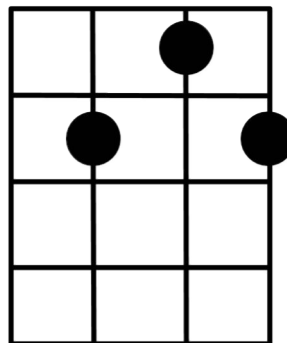

Baby Beluga - GCEA Ukulele

C / / /
 Baby beluga in the deep blue sea
 C / G7 /
 Swim so wild and swim so free
 G7 / / /
 Heaven above and the sea below
 G7 / C /
 Just a little white whale on the go
 F / / / C / / /
 Baby beluga, baby beluga
 D7 / / /
 Is the water warm? Is your mama home?
 G7 / / /
 With you, so happy
 C / / / /
 Way down yonder where the dolphins play
 C / G7 /
 Where you dive and splash all day
 G7 / / /
 Waves roll in and the waves roll out
 G7 / C /
 See the water squirting out of your spout
 F / / / C / / /
 Baby beluga, baby beluga
 D7 / / /
 Sing your little song, sing for all your friends
 G7 / / /
 We like to hear you
 C / / / /
 When it's dark, you're home and fed
 C / G7 /
 Curl up snug in your water bed
 G7 / / /
 Moon is shining and the stars are out
 G7 / C /
 Good night, little whale, good night
 F / / / C / / /
 Baby beluga, baby beluga
 D7 / / /
 With tomorrow's sun, another day's begun
 G7 / / /
 You'll soon be waking

(Repeat first verse to end)

C

F

G7

D7

Composer: Raffi Cavoukian/Debi Pike
 Chord Chart Created by Stephanie Douglass