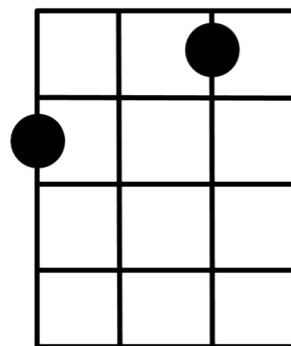

Baby Beluga - GCEA Ukulele

C / / /
 Baby beluga in the deep blue sea
 C / G7 /
 Swim so wild and swim so free
 G7 / / /
 Heaven above and the sea below
 G7 / C /
 Just a little white whale on the go
 F / / / C / / /
 Baby beluga, baby beluga
 D7 / / /
 Is the water warm? Is your mama home?
 G7 / / /
 With you, so happy
 C / / / /
 Way down yonder where the dolphins play
 C / G7 /
 Where you dive and splash all day
 G7 / / /
 Waves roll in and the waves roll out
 G7 / C /
 See the water squirting out of your spout
 F / / / C / / /
 Baby beluga, baby beluga
 D7 / / /
 Sing your little song, sing for all your friends
 G7 / / /
 We like to hear you
 C / / / /
 When it's dark, you're home and fed
 C / G7 /
 Curl up snug in your water bed
 G7 / / /
 Moon is shining and the stars are out
 G7 / C /
 Good night, little whale, good night
 F / / / C / / /
 Baby beluga, baby beluga
 D7 / / /
 With tomorrow's sun, another day's begun
 G7 / / /
 You'll soon be waking

(Repeat first verse to end)

C

F

G7

D7

Composer: Raffi Cavoukian/Debi Pike
 Chord Chart Created by Stephanie Douglass