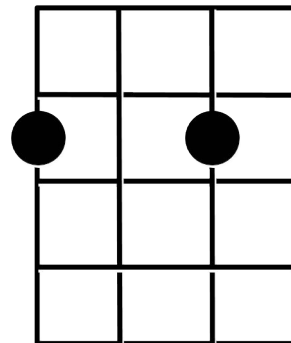

Baby Beluga - GCEA Ukulele

C / / /
 Baby beluga in the deep blue sea
 C / G7 /
 Swim so wild and swim so free
 G7 / / /
 Heaven above and the sea below
 G7 / C /
 Just a little white whale on the go
 F / / / C / / /
 Baby beluga, baby beluga
 D7 / / /
 Is the water warm? Is your mama home?
 G7 / / /
 With you, so happy
 C / / / /
 Way down yonder where the dolphins play
 C / G7 /
 Where you dive and splash all day
 G7 / / /
 Waves roll in and the waves roll out
 G7 / C /
 See the water squirting out of your spout
 F / / / C / / /
 Baby beluga, baby beluga
 D7 / / /
 Sing your little song, sing for all your friends
 G7 / / /
 We like to hear you
 C / / / /
 When it's dark, you're home and fed
 C / G7 /
 Curl up snug in your water bed
 G7 / / /
 Moon is shining and the stars are out
 G7 / C /
 Good night, little whale, good night
 F / / / C / / /
 Baby beluga, baby beluga
 D7 / / /
 With tomorrow's sun, another day's begun
 G7 / / /
 You'll soon be waking

(Repeat first verse to end)

C

F

G7

D7

Composer: Raffi Cavoukian/Debi Pike
 Chord Chart Created by Stephanie Douglass